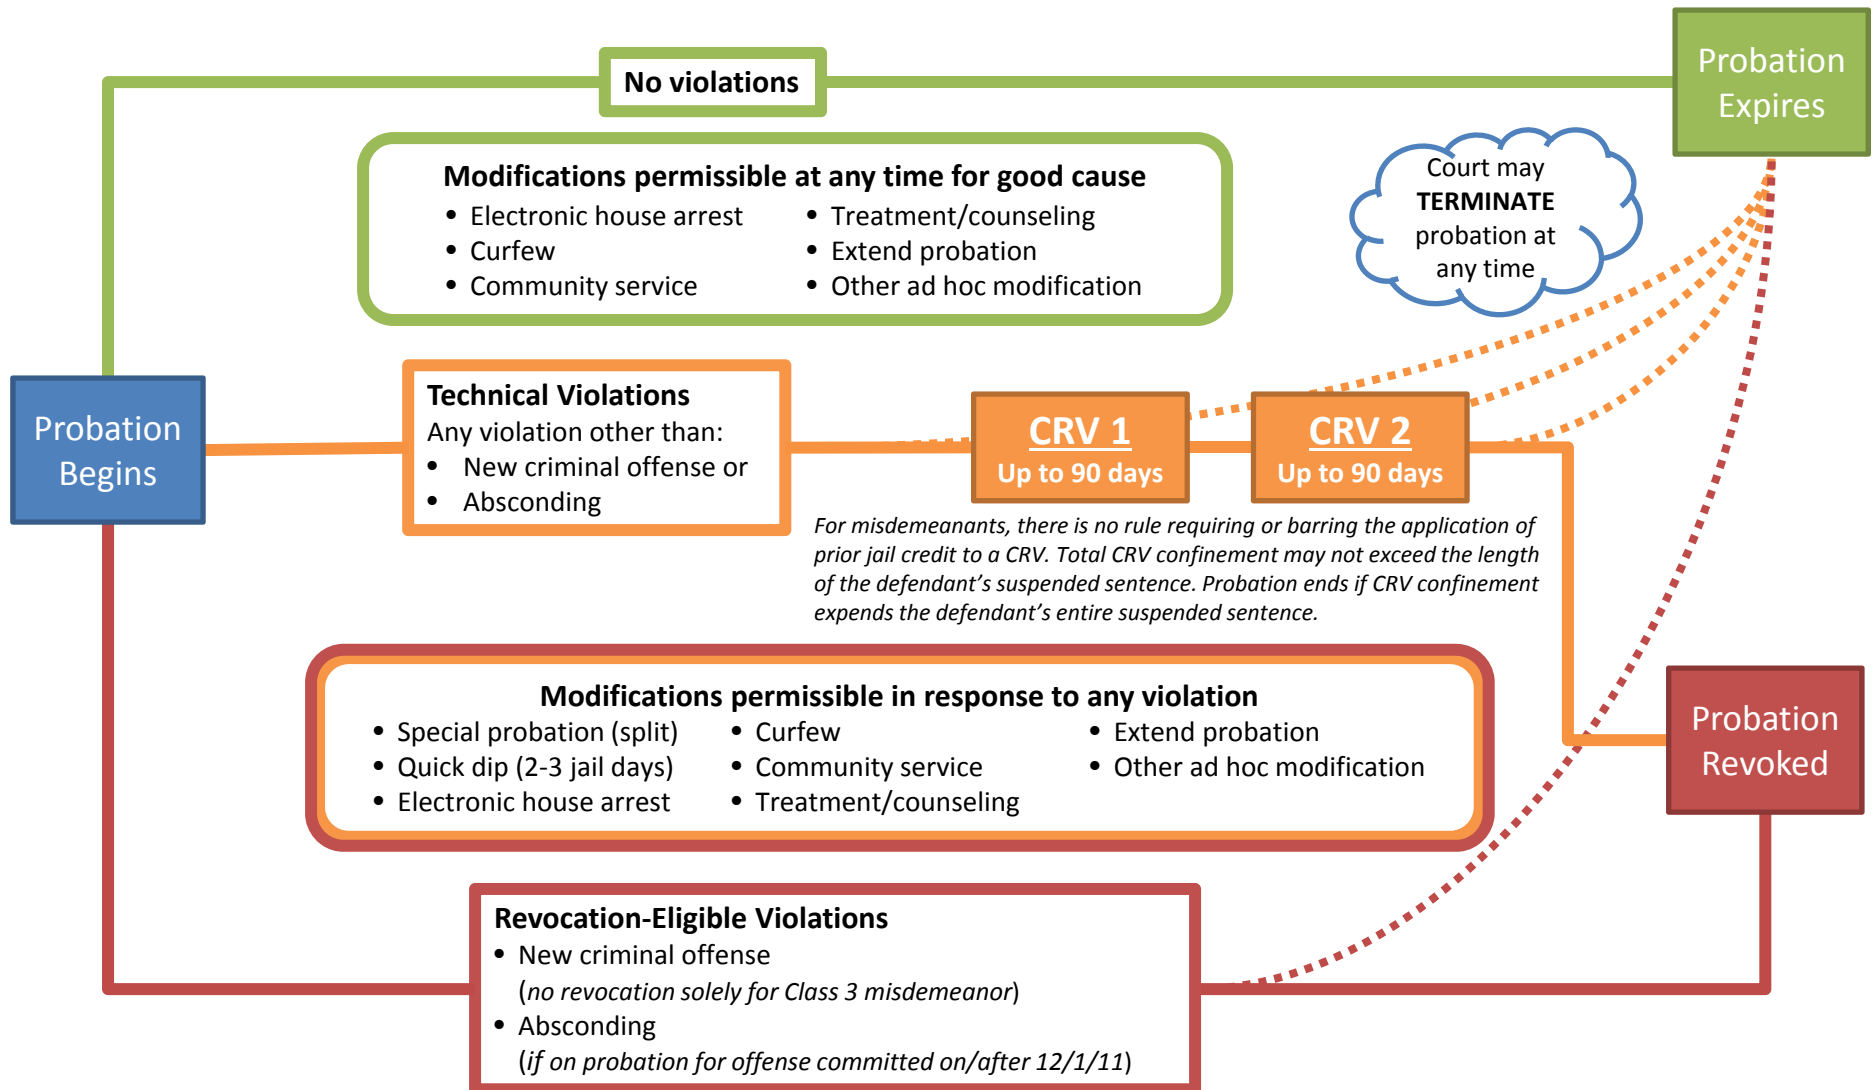

Felony Probation

Probation for Structured Sentencing (non-DWI) Misdemeanants Placed on Probation before December 1, 2015

Probation for Structured Sentencing (non-DWI) Misdemeanants Placed on Probation on or after December 1, 2015

DWI Probation