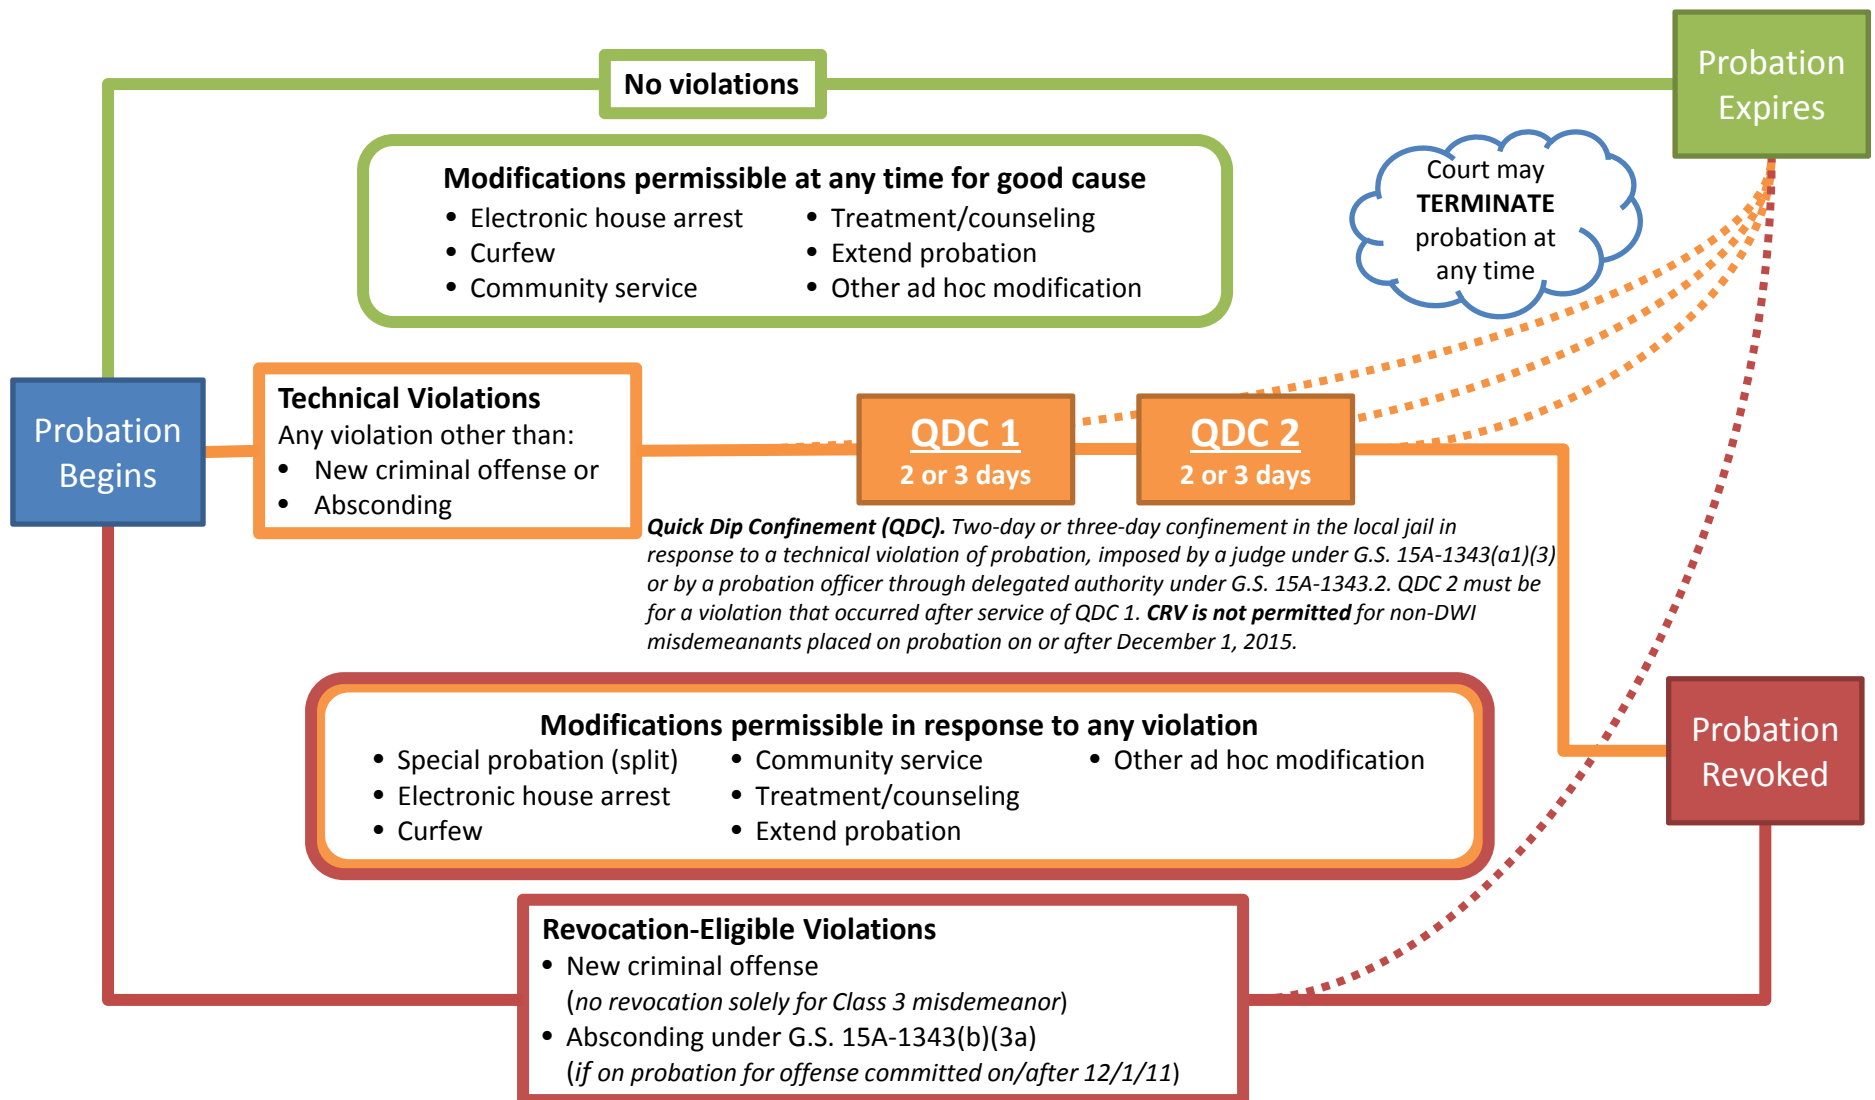

Felony Probation

Probation for Structured Sentencing (non-DWI) Misdemeanants Placed on Probation before December 1, 2015

Probation for Structured Sentencing (non-DWI) Misdemeanants Placed on Probation on or after December 1, 2015

DWI Probation