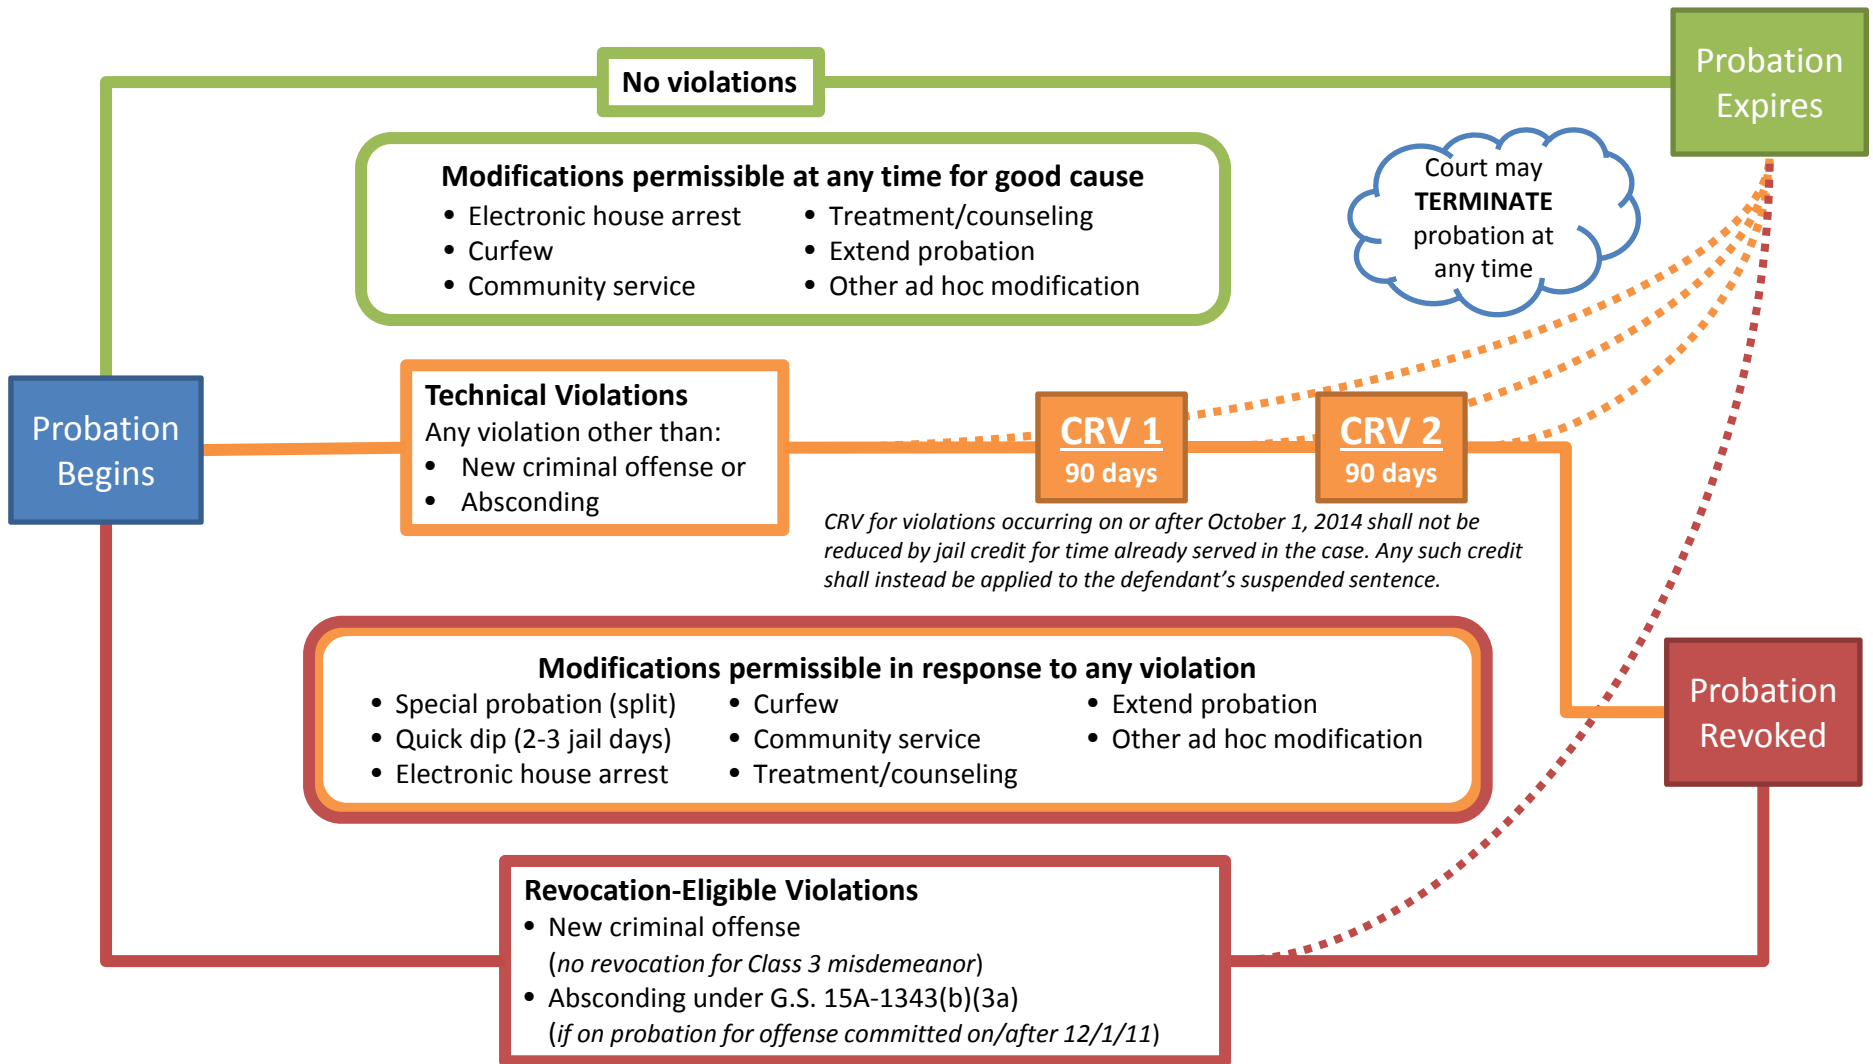

Felony Probation

Probation for Structured Sentencing (non-DWI) Misdemeanants Placed on Probation before December 1, 2015

Probation for Structured Sentencing (non-DWI) Misdemeanants Placed on Probation on or after December 1, 2015

DWI Probation